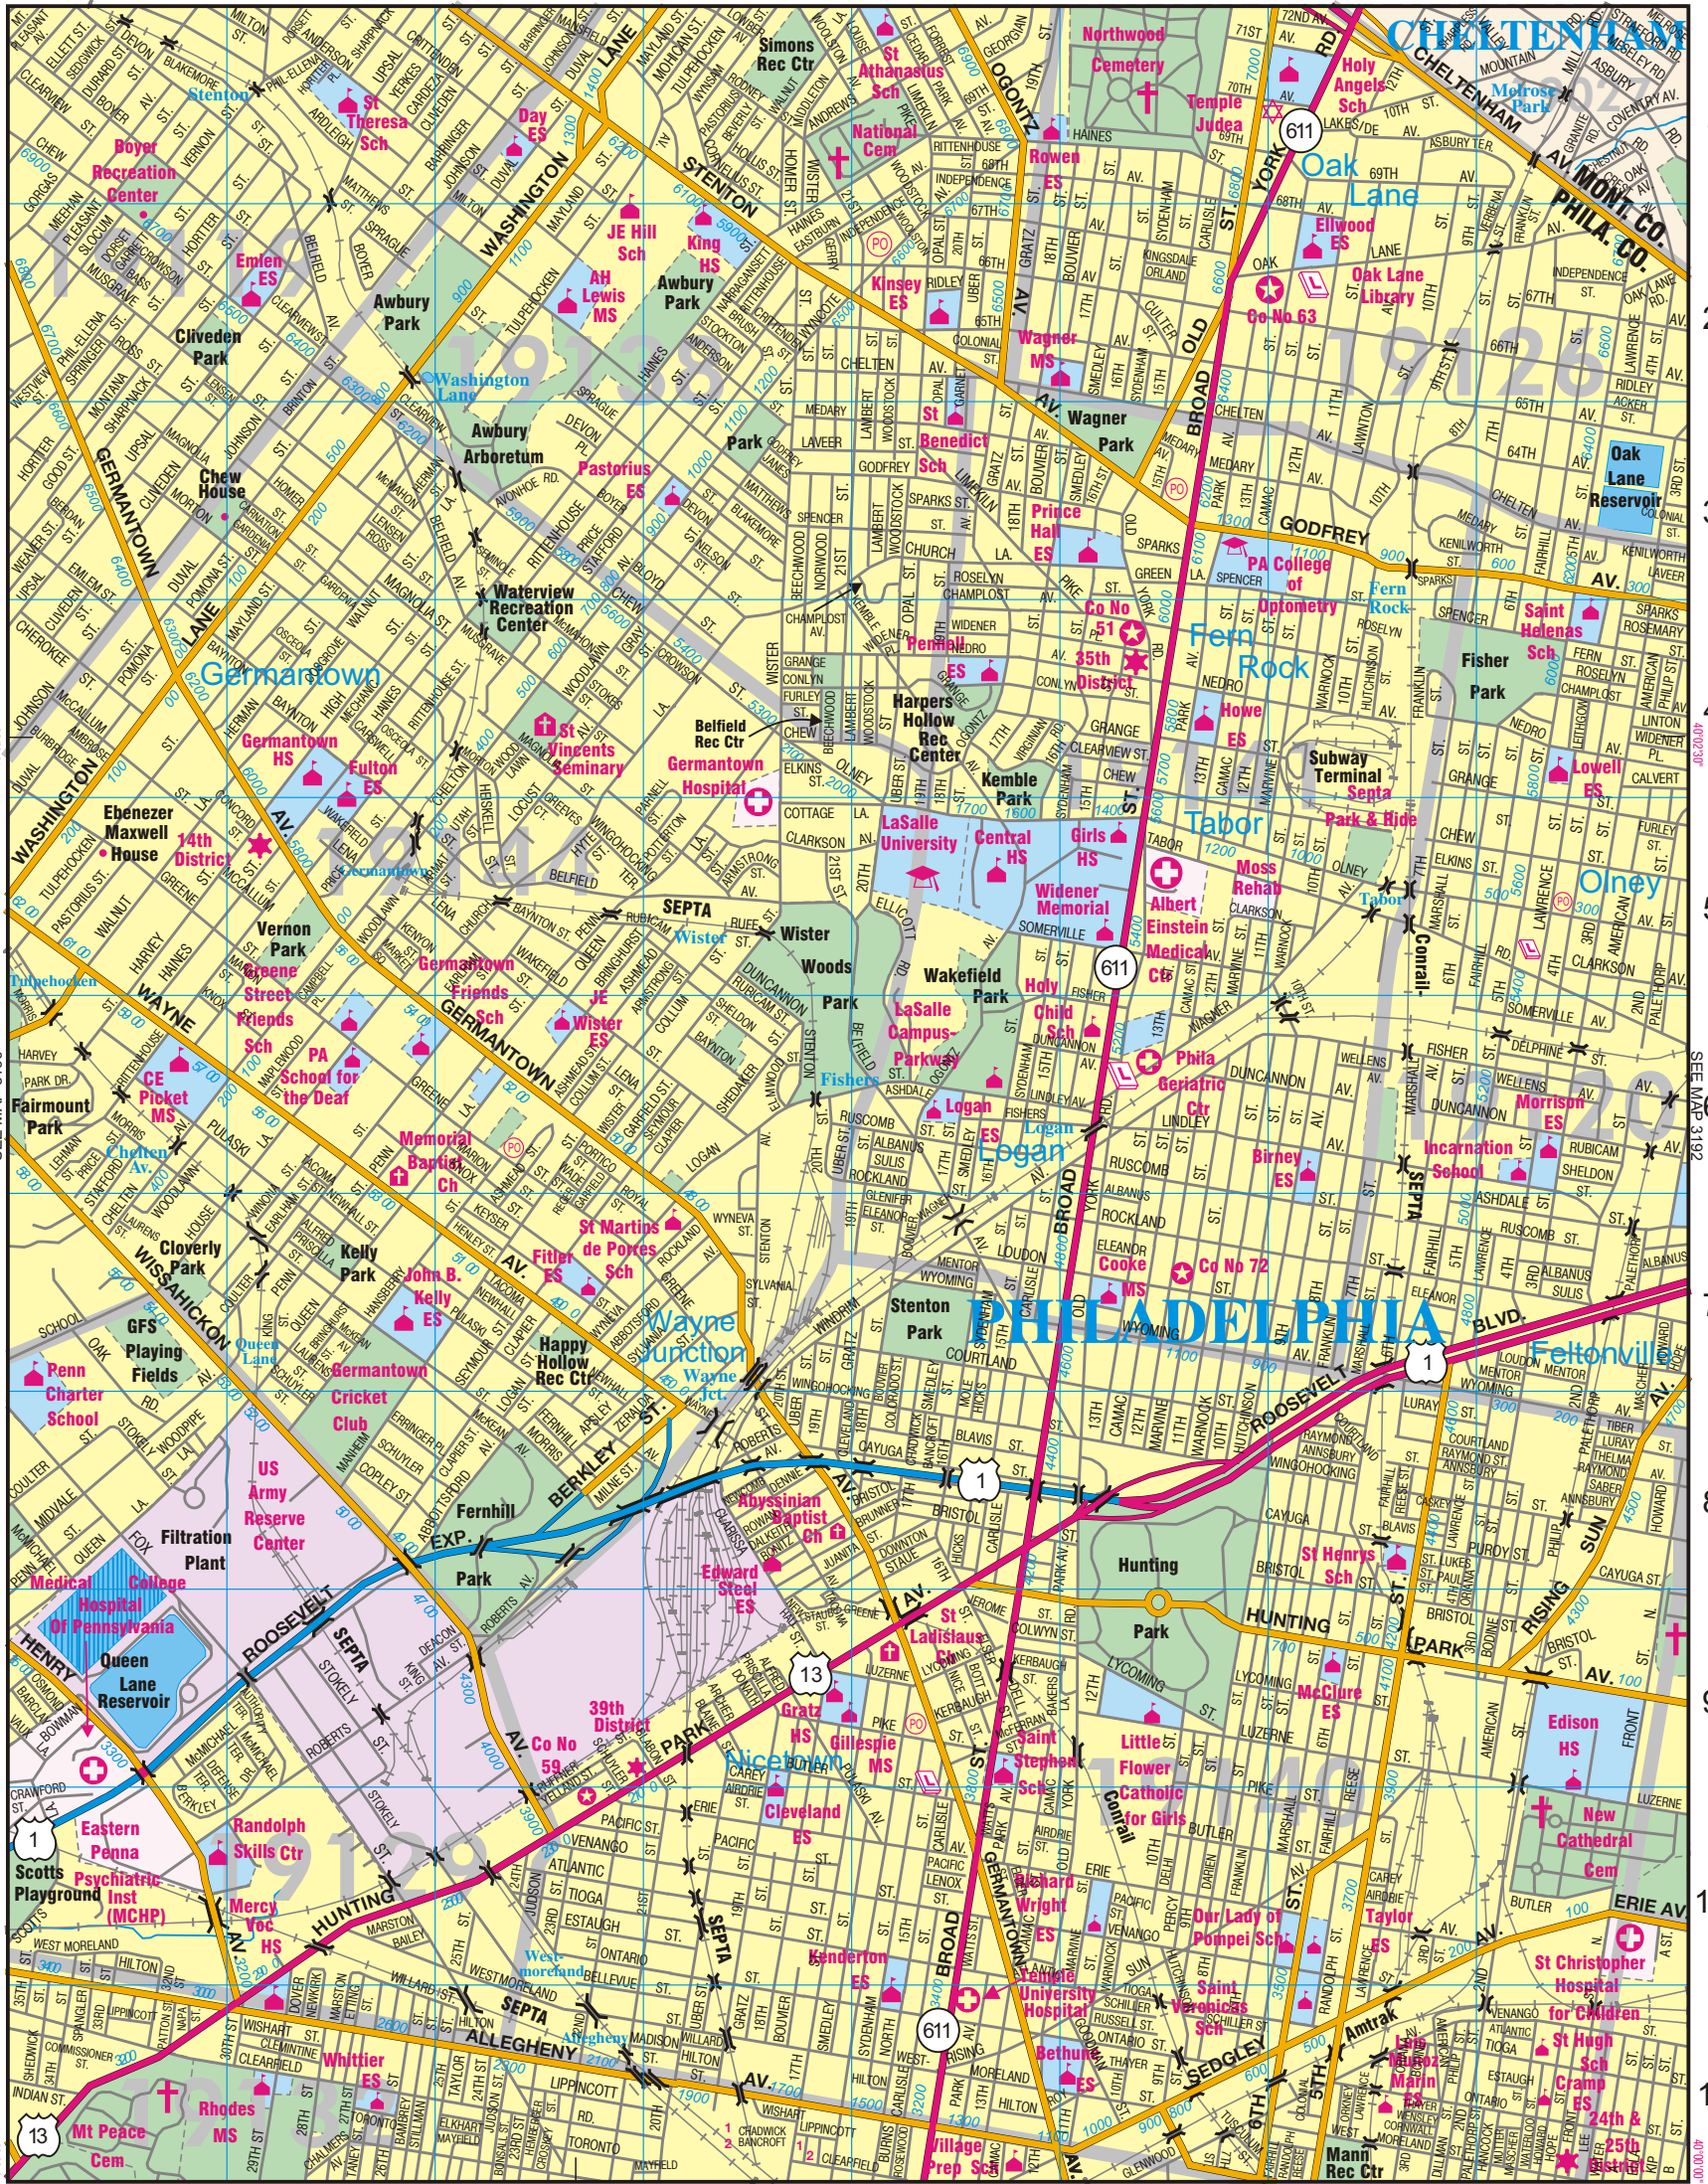

SEE MAP 3086

SEE MAP 3190

SEE MAP 3192

SEE MAP 3296  
Copyright by Franklin Maps  
1-800-356-8676

THIS PAGE REPRESENTS THE SE QUARTER OF THE USGS GERMANTOWN QUAD